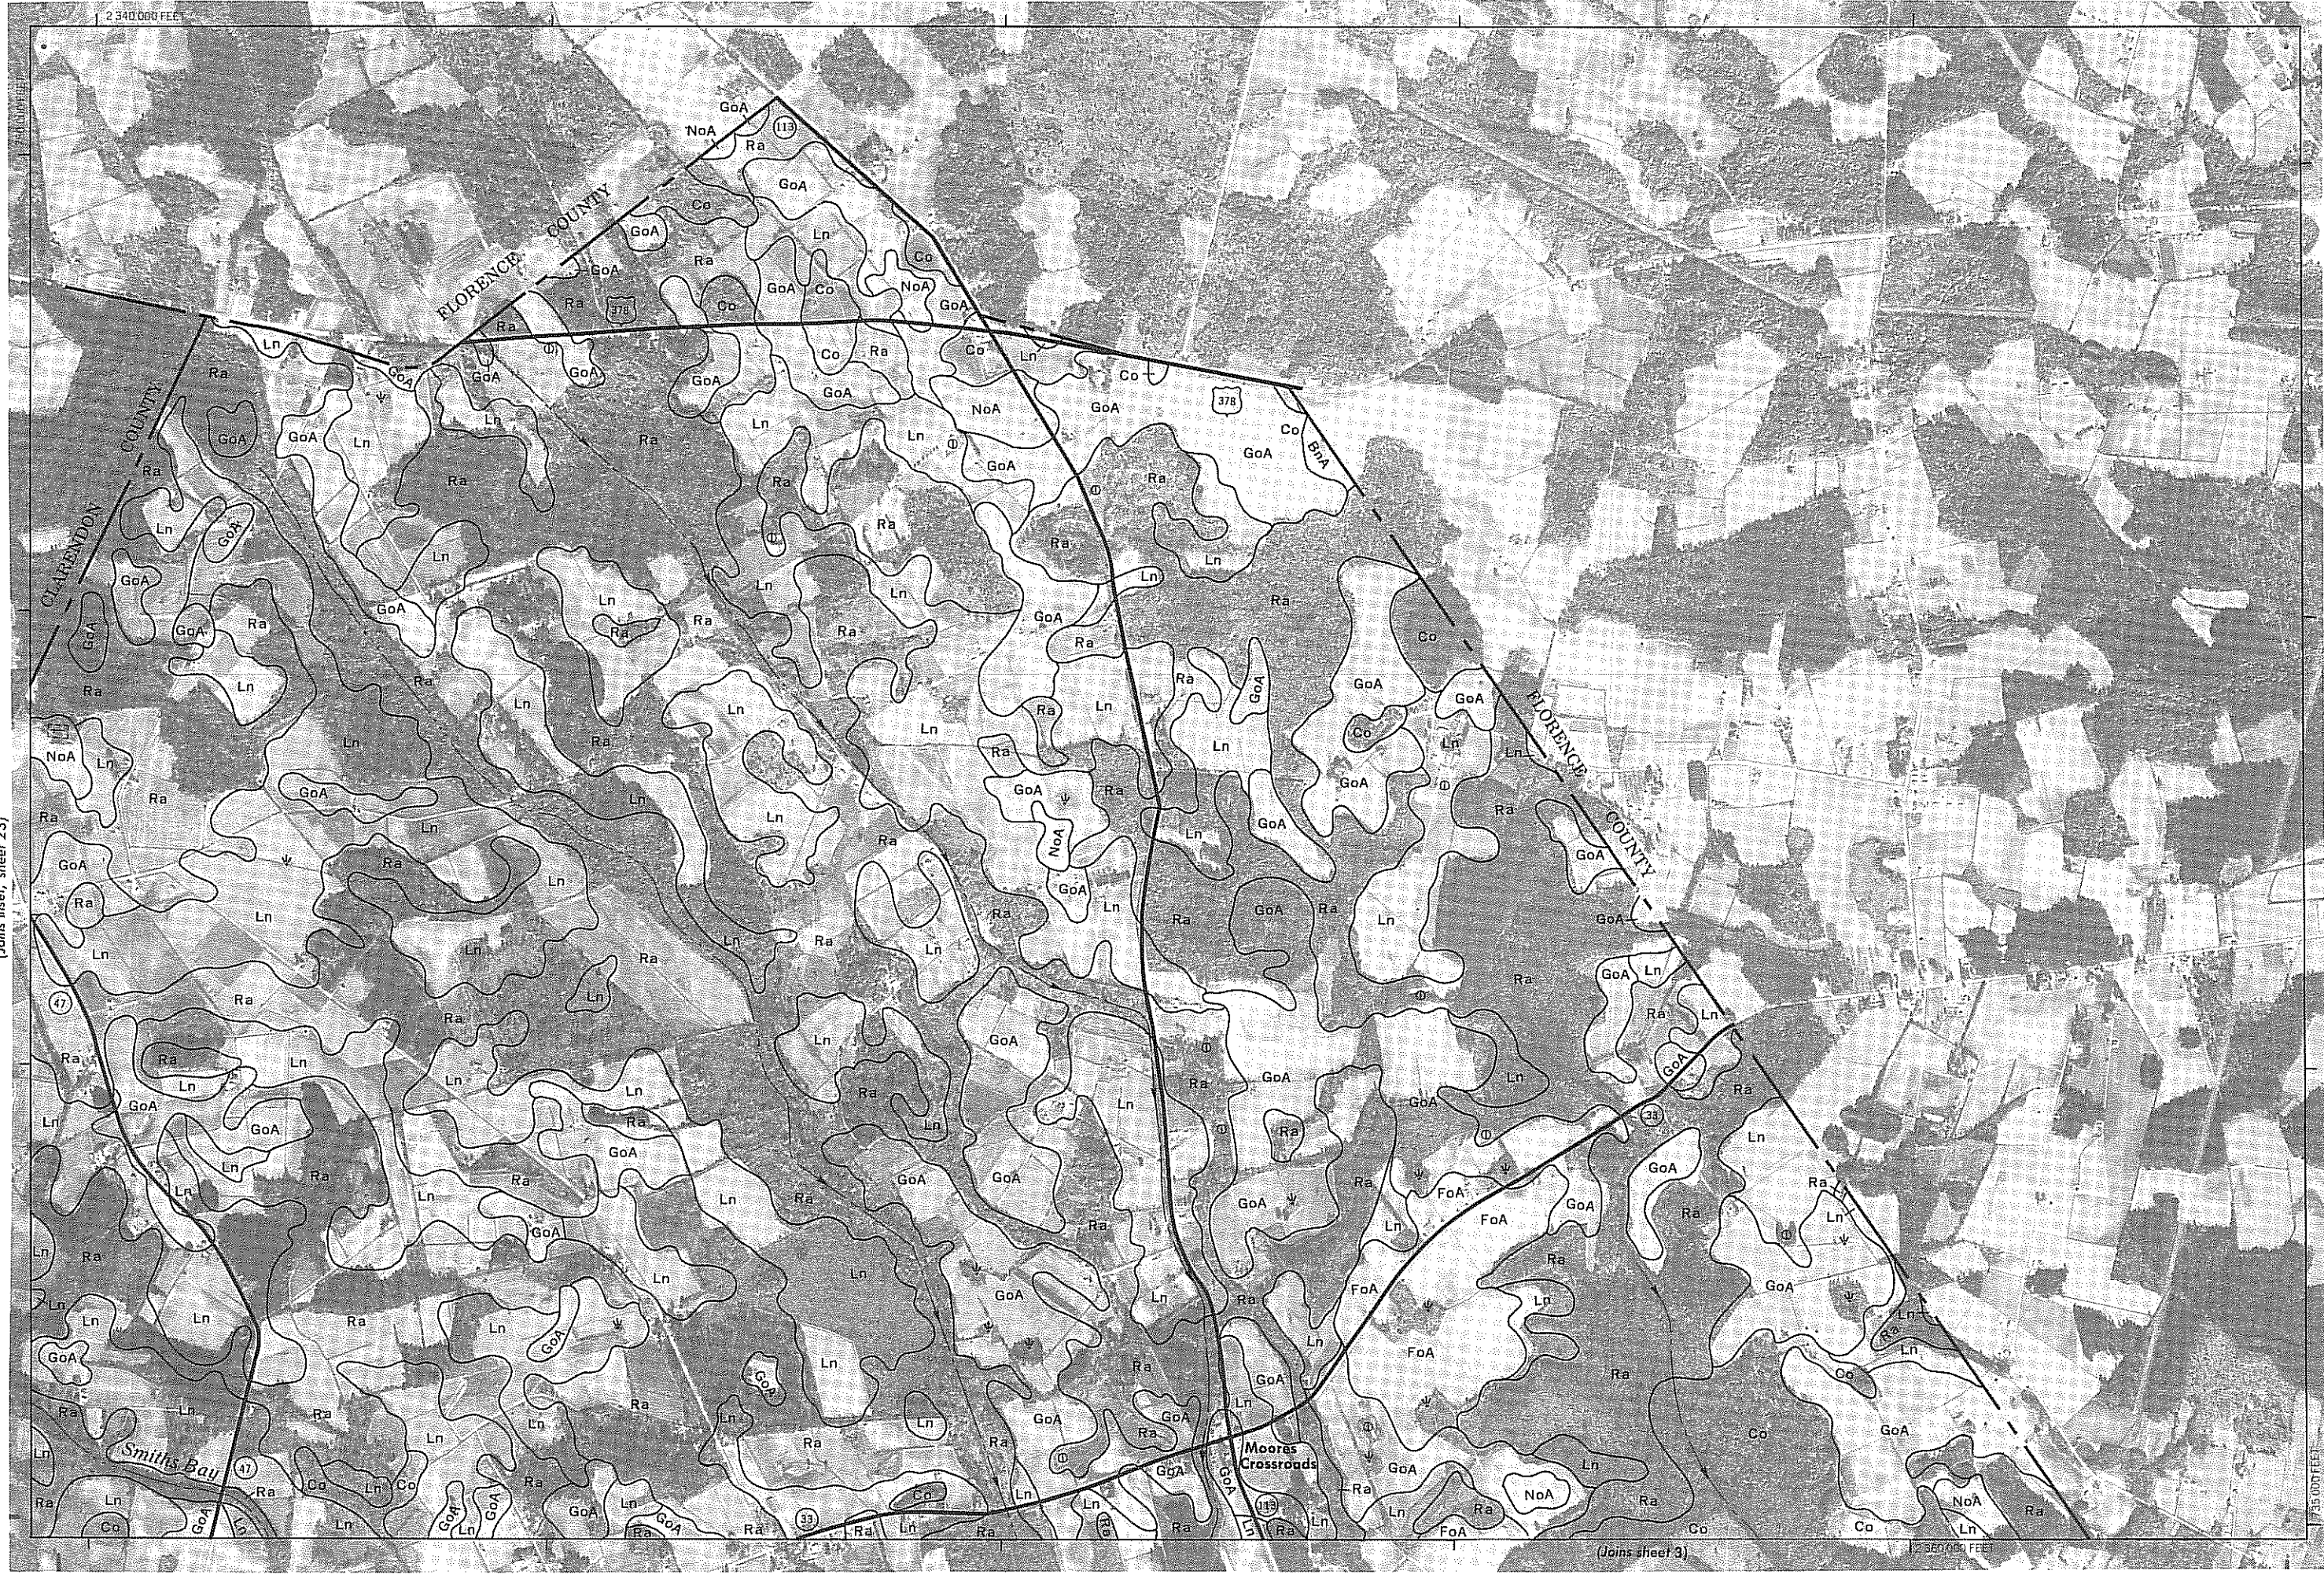

WILLIAMSBURG COUNTY, SOUTH CAROLINA NO. 1
This map is compiled on 1974 aerial photography by the U. S. Department of Agriculture, Soil Conservation Service and cooperating agencies.
Candidate grid ticks and line division centers, if shown, are approximately positioned.

(Joins inset, sheet 23)

(Joins sheet 3)

2 340 000 FEET