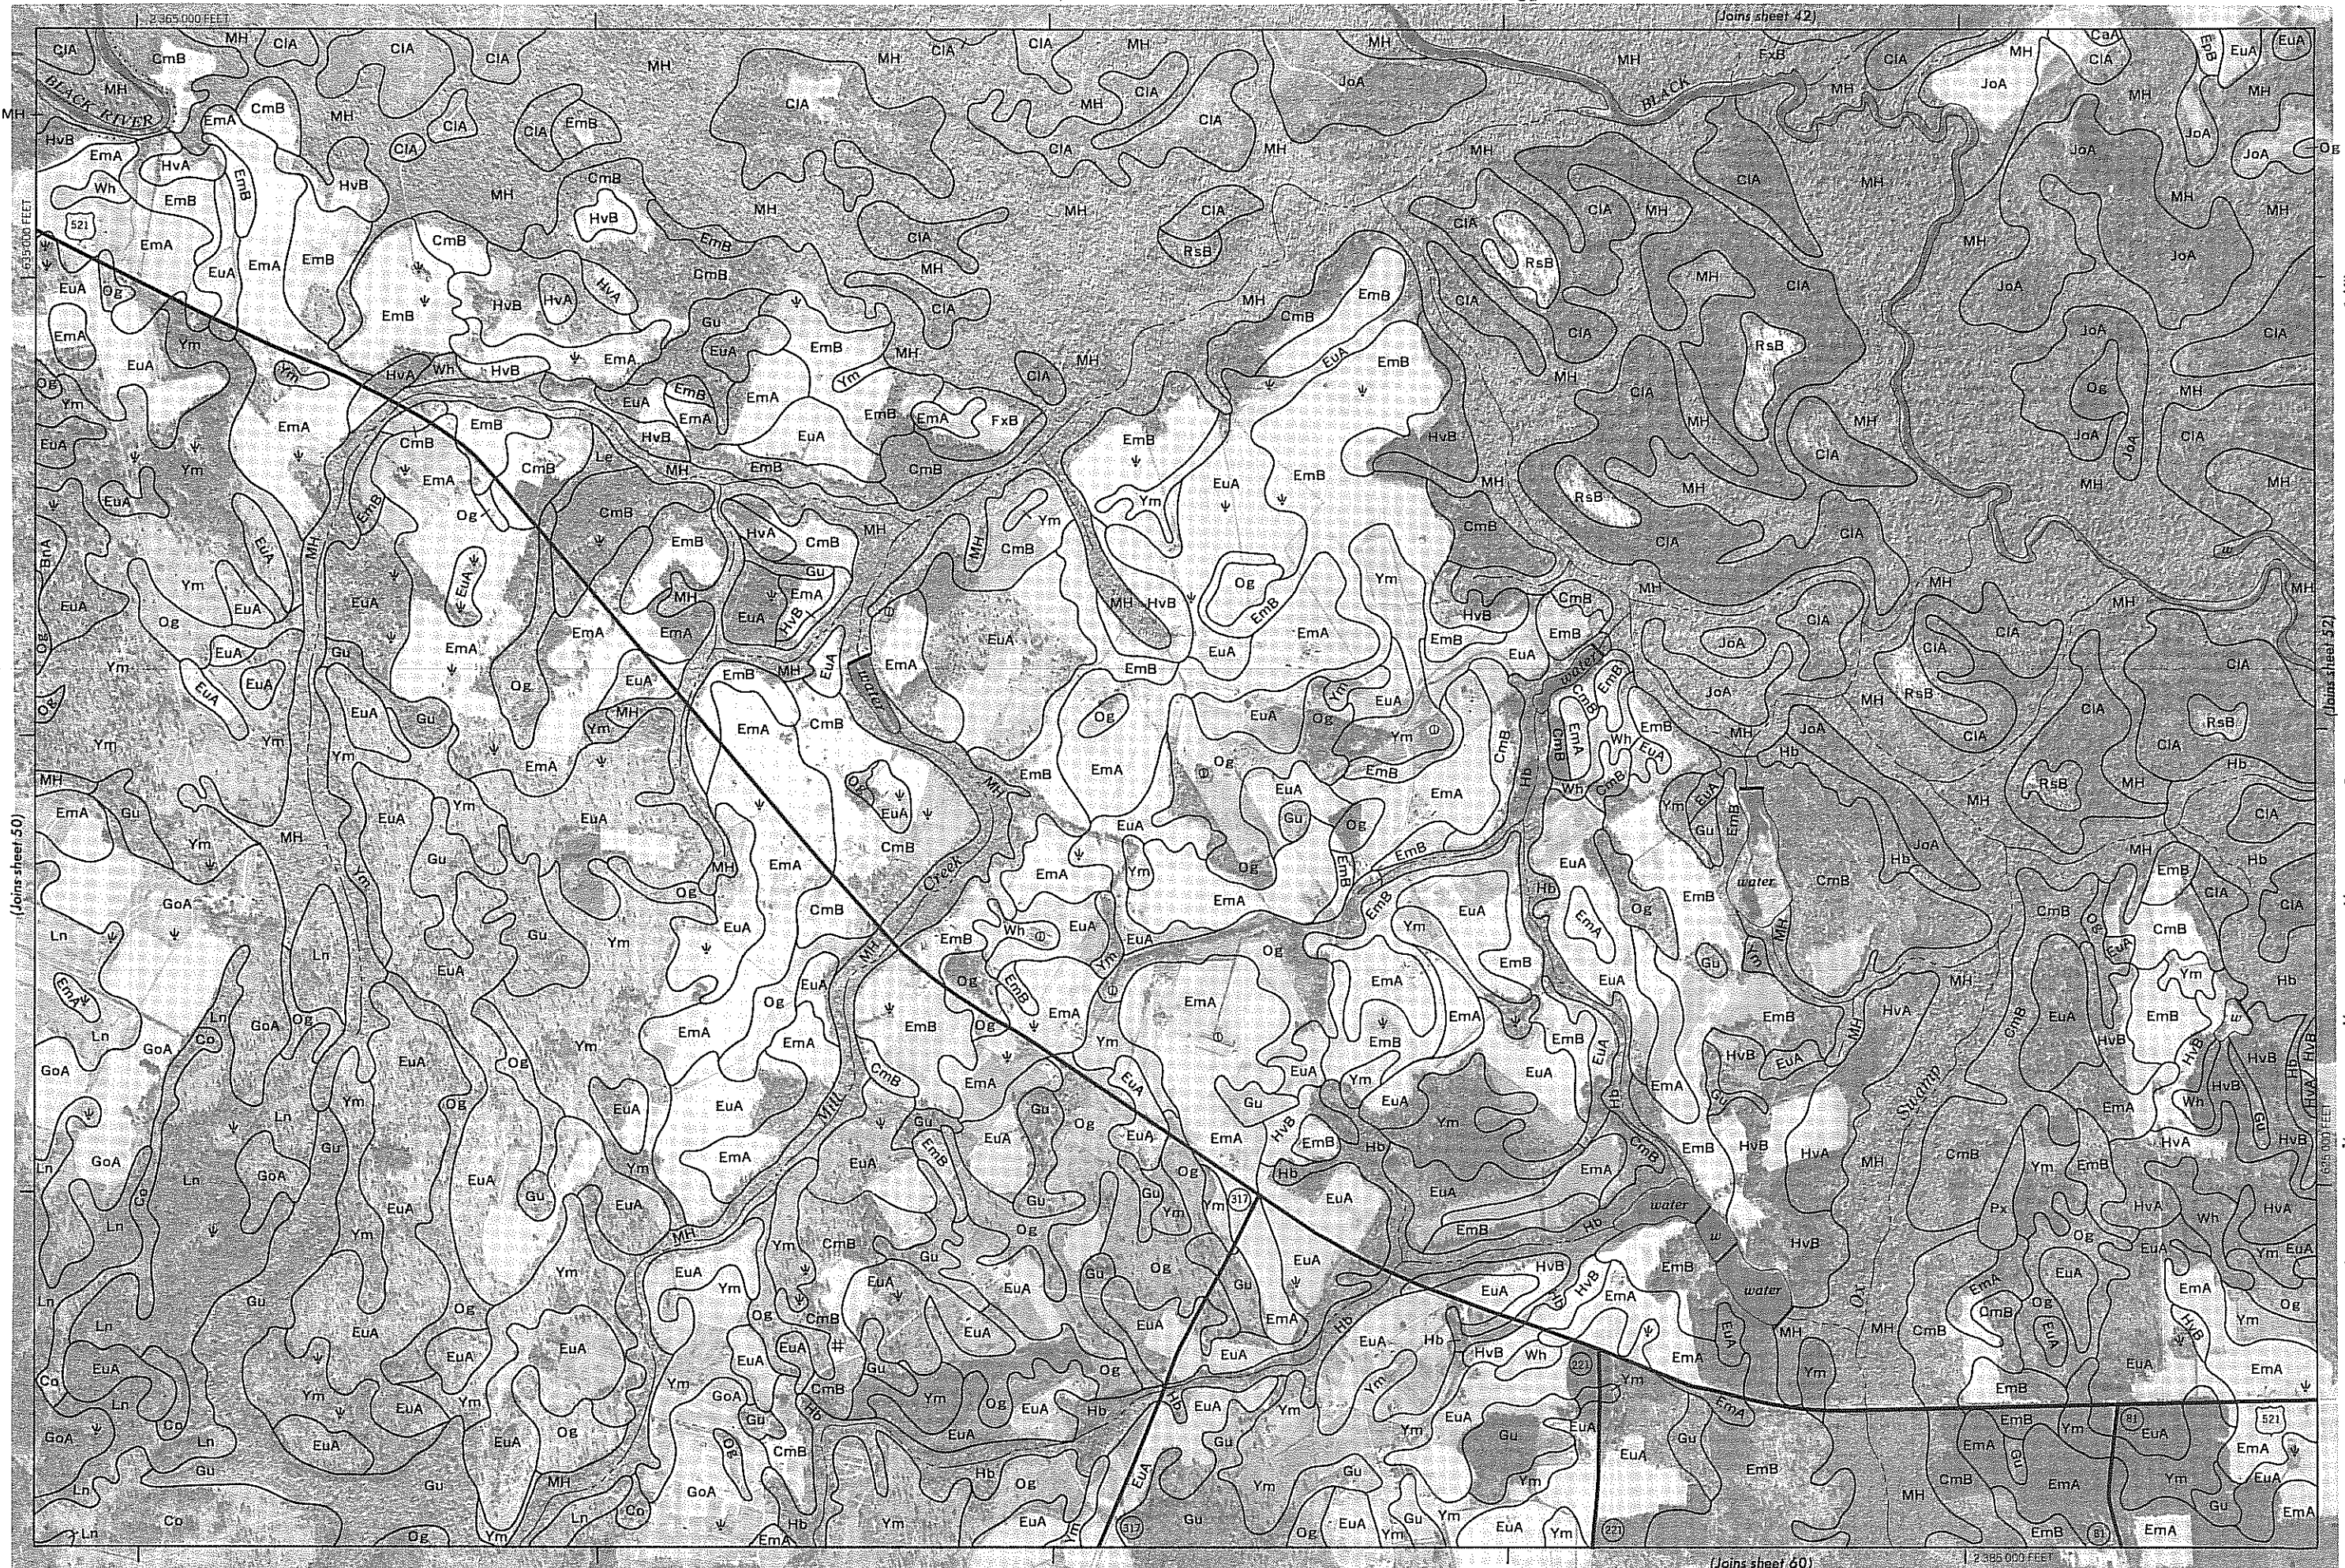

WILLIAMSBURG COUNTY, SOUTH CAROLINA NO. 51
This map is compiled on B&W aerial photography by the U. S. Department of Agriculture, Soil Conservation Service and cooperating agencies.
Coordinate grid ticks and land division centers, if shown, are approximately positioned.

Scale 1:20,000