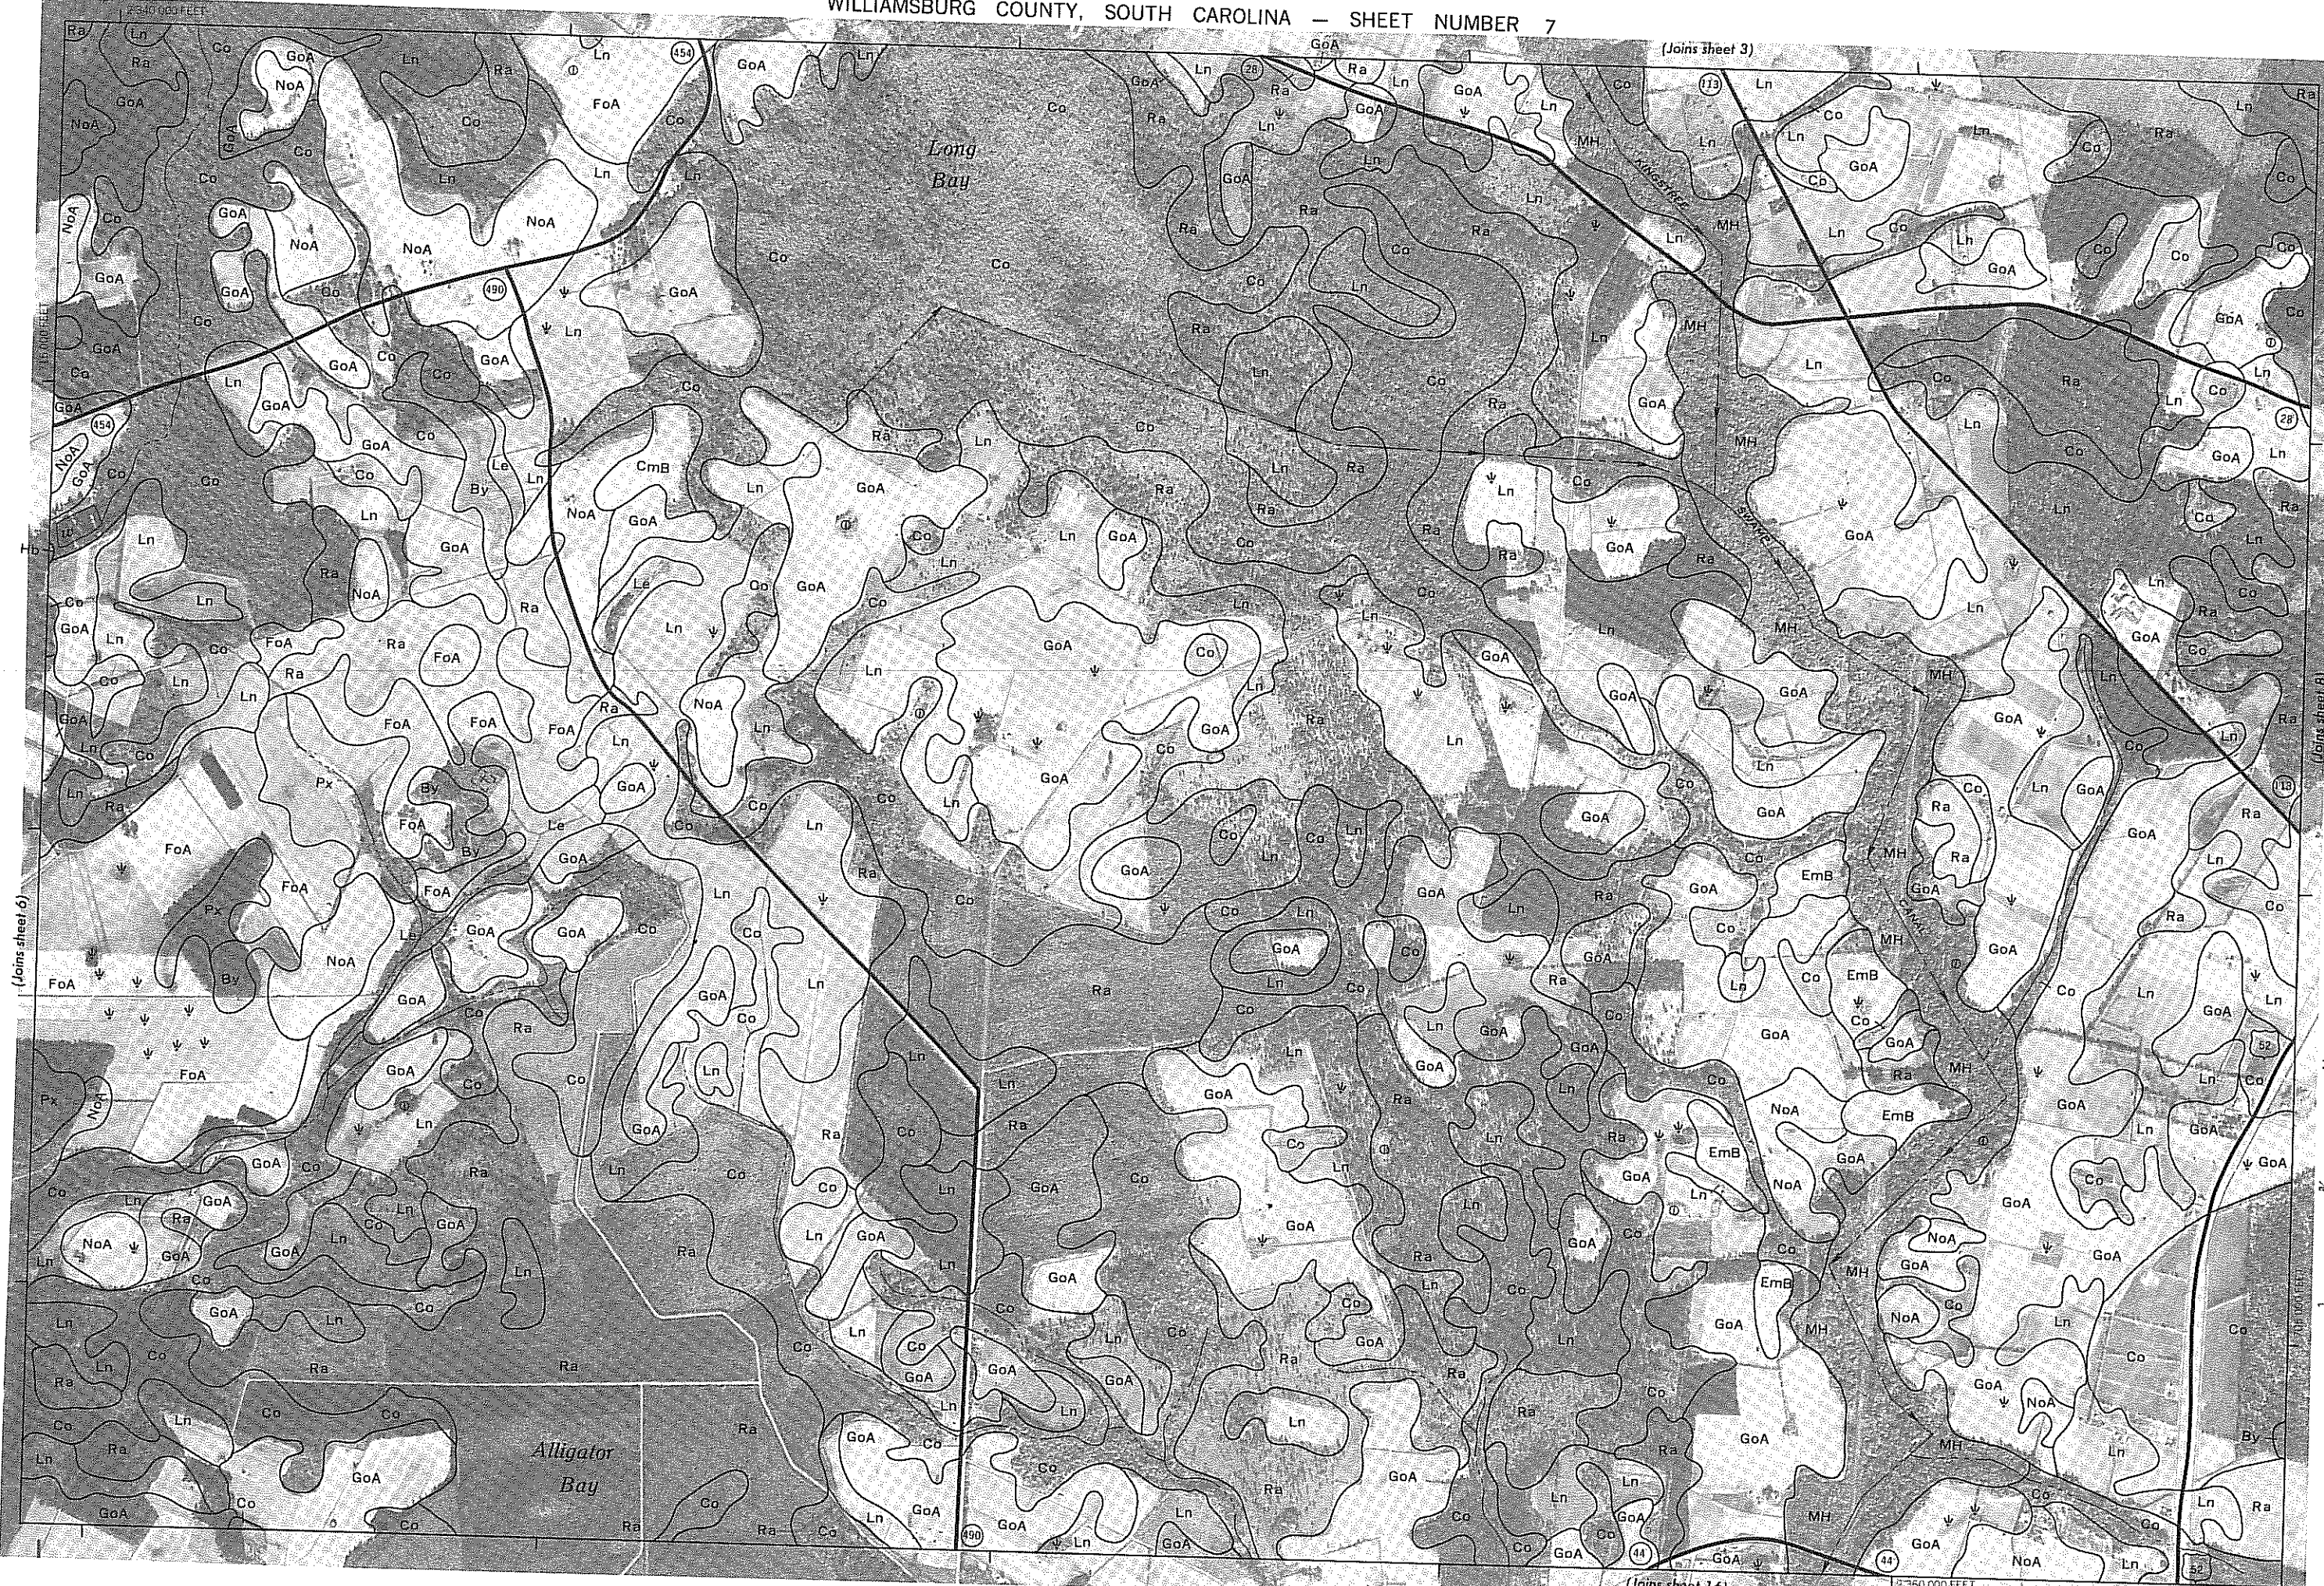

WILLIAMSBURG COUNTY, SOUTH CAROLINA - SHEET NUMBER 7

WILLIAMSBURG COUNTY, SOUTH CAROLINA NO. 7
This map is compiled on 1974 aerial photography by the U. S. Department of Agriculture, Soil Conservation Service and cooperating agencies.
Coordinate grid ticks and band division corners, if shown, are approximately position.

7

Scale 1:20000